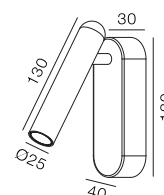

## 2.1W Cigar Reading Light with Remote Switch/dimmer Control

Code	System Power	LED Power	Lumens(at 3000K)	CRI	Lifetime (Ta 25°C)
WL3374	2.6W	700mA 3V	156lm	>90	50.000h L70B20

Finish	LED CCT	Beam
201 Matt White	 2700K	 15°
301 Matt Black	 3000K	 24°
303 Light Bronze	 4000K	 36°
304 Dark Bronze		

### Light Distribution for 3000K

medium 24°

h(m)	E(lx)	o(m)
1	1301	o0.32
2	325.3	o0.65
3	144.6	o0.97
4	81.32	o1.29
5	52.04	o1.61