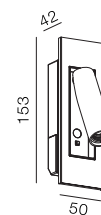

Reading Classic 153

-  IP21
-  Class II
-  Wall Recessed
-  Anti glare hazard
UGR<19
-  RG1 | Blue light
-  120x35mm
-  Altamente riciclabile
Highly recyclable
-  FSC
Package

1.5W Lift-on Rectangular Reading light

Key Information	
Material	Aluminium
Mounting	Wall Recessed
Warranty	5 Year

Light Distribution for 3000K

medium 28°

h(m)	E(lx)	o(m)
1	467.3	o0.50
2	116.8	o1.01
3	51.92	o1.51
4	29.20	o2.02
5	18.69	o2.52

Gear
This product is supplied with built-in driver.