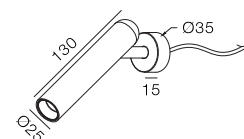

Reading Cigar Remote Gear 130

-  IP21
-  Class III
-  Wall Surface
-  Anti glare hazard
UGR<19
-  RG1 | Blue light
-  Altamente riciclabile
Highly recyclable
-  FSC
Package

2.1W Cigar Reading Light with Remote Gear

Code	System Power	LED Power	Lumens(at 3000K)	CRI	Lifetime (Ta 25°C)
WL3182	2.6W	700mA 3V	156lm	>90	50.000h L90B10

Finish	LED CCT	Beam	Key Information	
201 Matt White	 2700K	 15°	Material	Aluminium
301 Matt Black	 3000K	 24°	Mounting	Wall Surface/Recess
303 Light Bronze	 4000K	 36°	Warranty	5 Year
304 Dark Bronze				