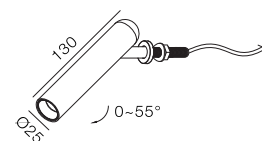

Reading Cigar Remote Gear 130

-  IP21
-  Class III
-  Wall Surface
-  Anti glare hazard
UGR<19
-  RG1 | Blue light
-  Altamente riciclabile
Highly recyclable
-  FSC
Package

2.1W Cigar Reading Light with Remote Gear

Code	System Power	LED Power	Lumens(at 3000K)	CRI	Lifetime (Ta 25°C)
WL3182	2.6W	700mA 3V	156lm	>90	50.000h L90B10

Finish	LED CCT	Beam	Key Information	
201 Matt White	 2700K	 15°	Material	Aluminium
301 Matt Black	 3000K	 24°	Mounting	Wall Surface/Recess
303 Light Bronze	 4000K	 36°	Warranty	5 Year
304 Dark Bronze				