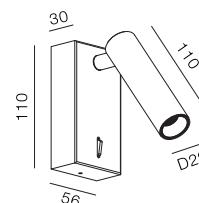

Gear

This product is supplied with built-in driver.