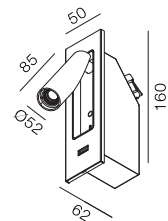

# Reading Classic USB 153

-  IP21
-  Class I
-  Wall Recessed
-  Anti glare hazard  
UGR<19
-  RG1 | Blue light
-  145x35mm
-  Altamente riciclabile  
Highly recyclable
-  FSC  
Package

## 1.5W Lift-on Rectagular Reading light with USB-A Port

Code	System Power	LED Power	Lumens(at 3000K)	CRI	Lifetime (Ta 25°C)
WL3216	2W	500mA 3V	120lm	>90	50.000h L90B10

Finish	LED CCT	Beam
201 Matt White	 2700K	 40°
301 Matt Black	 3000K	
303 Light Bronze	 4000K	
304 Dark Bronze		

### Light Distribution for 2700K

wide 40°

h(m)	E(lx)	o(m)
1	318.7	o0.54
2	79.67	o1.08
3	35.41	o1.62
4	19.92	o2.16
5	12.75	o2.70

**Gear**  
This product is supplied with built-in driver,  
USB-A charger: 1A 5V