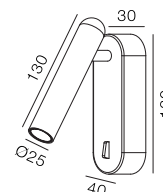

Reading Cigar Switched 130

-  IP21
-  Class I
-  Wall Surface
-  Anti glare hazard
UGR<19
-  RG1 | Blue light
-  Altamente riciclabile
Highly recyclable
-  FSC
Package

2.1W Cigar Reading Light with Knife Switch

Code	System Power	LED Power	Lumens(at 3000K)	CRI	Lifetime (Ta 25°C)
WL3235	2.6W	700mA 3V	156lm	>90	50.000h L90B10

Finish	LED CCT	Beam
201 Matt White	 2700K	 15°
301 Matt Black	 3000K	 24°
303 Light Bronze	 4000K	 36°
304 Dark Bronze		

Key Information	
Material	Aluminium
Mounting	Wall Surface
Warranty	5 Year

Light Distribution for 3000K

medium 24°

h(m)	E(lx)	σ(m)
1	1555	σ0.28
2	388.7	σ0.57
3	172.7	σ0.86
4	97.17	σ1.14
5	62.19	σ1.43

Gear

This product is supplied with built-in on/off LED power supply.