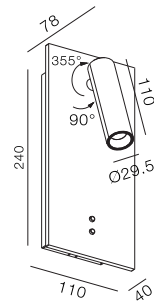

Finish	LED CCT	Beam
101 Textured White	 2700K	 15°
102 Textured Black	 3000K	 24°
402 Brushed Nickel	 4000K	 36°
407 Brushed Brass		

Key Information	
Material	Aluminium
Mounting	Wall Surface
Warranty	5 Year