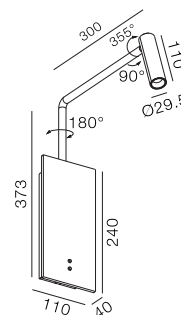

Gear

This product is supplied with built-in driver.