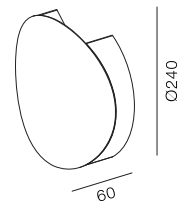

Key Information

Material	Aluminium
Mounting	Wall Surface
Warranty	5 Year

Gear

This product is supplied with on/off or DALI dimming driver.