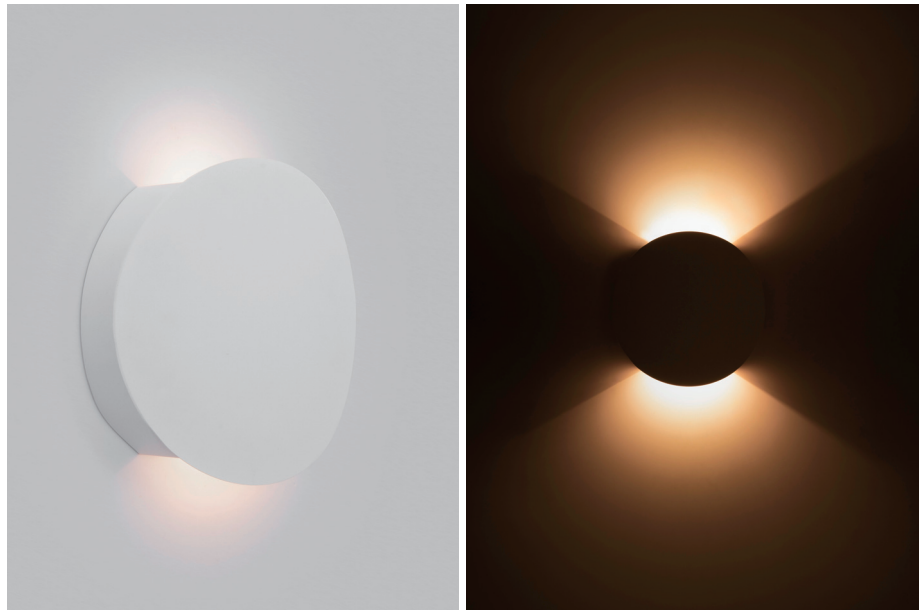

Wall Disc 240

 IP21

 Class I

 Wall Surface

 RG1 | Blue light

 Altamente riciclabile
Highly recyclable

 FSC
Package

25.2Watt Up&Down Wall Light

Code	System Power	LED Power	Lumens(at 3000K)	CRI	Lifetime (Ta 25°C)
WL3086	29.6W	700mA 36V	2400lm	>90	50.000h L90B10

Finish

LED CCT

101	Textured White	 2700K
102	Textured Black	 3000K
		 4000K

Key Information