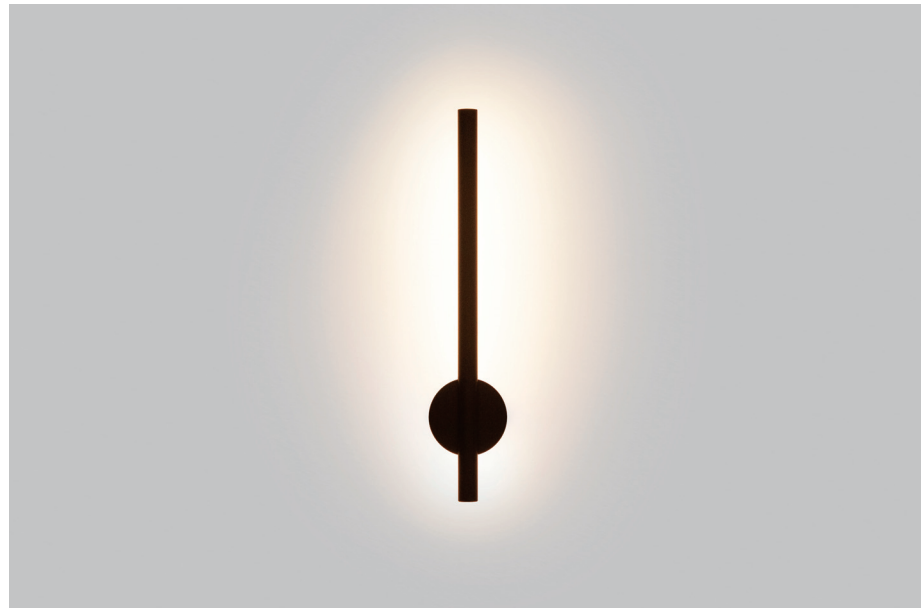

Wall Torch 400

 IP21

 Class I

 Wall Surface

 Altamente riciclabile
Highly recyclable

 FSC
Package

7.8Watt Back Lit Wall Light for Indoor

Code	System Power	LED Power	Lumens(at 3000K)	CRI	Lifetime (Ta 25°C)
WLG100	9.8W	260mA 30V	4000lm	>90	50.000h L90B10

Finish	LED CCT	Key Information	
Powder Coat	 2700K	Material	Aluminium
Liquid Paint	 3000K	Mounting	Wall Surface
Plate	 4000K	Warranty	5 Year

Accessories
This product is supplied with built-in driver.