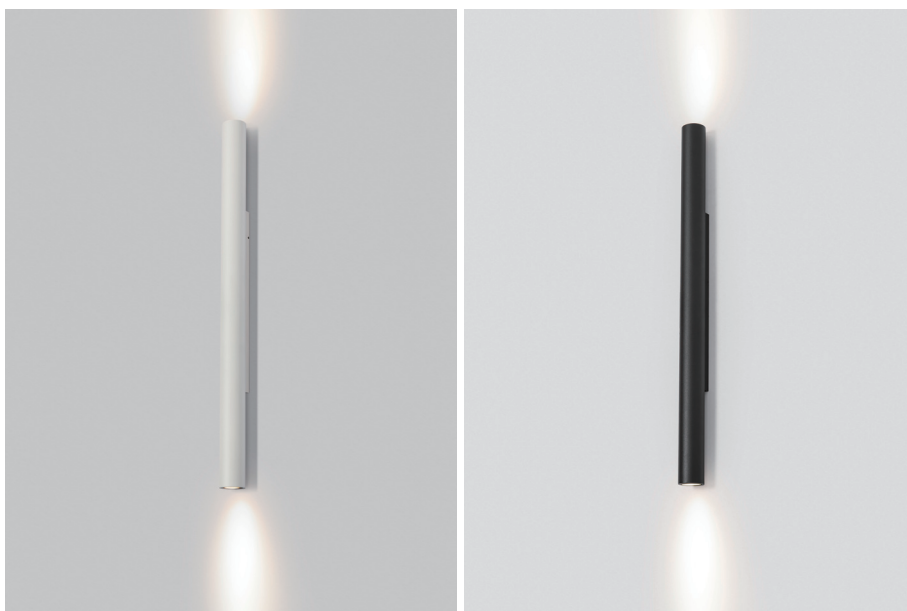

# Wall Cylinder 600

-  IP65
-  Class I
-  Wall Surface
-  RG1 | Blue light
-  Altamente riciclabile  
Highly recyclable
-  FSC  
Package

## 5.4Watt Up&Down Wall Light for Indoor&Outdoor

Code	System Power	LED Power	Lumens(at 3000K)	CRI	Lifetime (Ta 25°C)
WL3113	6.8W	150mA 36V	400lm	>90	50.000h L90B10

Finish	LED CCT	Beam
Anodize	 2700K	 15°
<span style="border: 1px solid black; padding: 2px;">504</span> Dark Bronze	 3000K	 24°
<span style="border: 1px solid black; padding: 2px;">505</span> Nature Copper	 4000K	 36°

### Light Distribution for 3000K

wide 31.4°

h(m)	E(lx)	o(m)
1	495.6	o0.56
2	123.9	o1.12
3	55.06	o1.68
4	30.97	o2.25
5	19.82	o2.81

**Gear**  
This product is supplied with Built-in Driver.