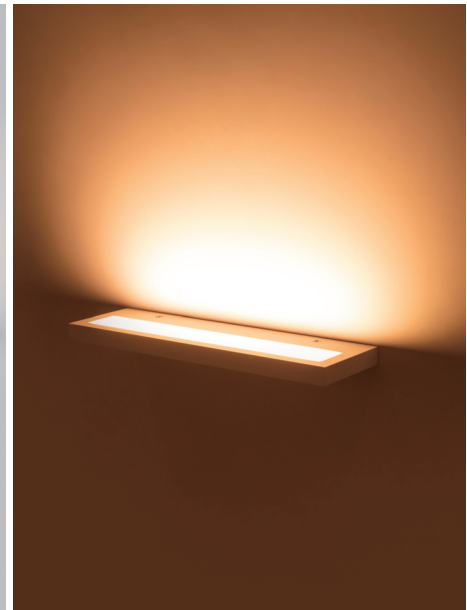

# Wall Paddle 280

IP21

Class I

Wall Surface

RG1 | Blue light

Altamente riciclabile  
Highly recyclable

FSC  
Package

## 30Watt Upshine Wall Light for Indoor

Code	System Power	Lumens(at 3000K)	CRI	Lifetime (Ta 25°C)
WLS124	30W	2000lm	>90	50,000h L90B10

Finish	LED CCT
Powder Coat	<span style="color: orange;">■</span> 2700K
Anodize	<span style="color: orange;">■</span> 3000K
	<span style="color: orange;">■</span> 4000K

Key Information	
Material	Aluminium
Mounting	Wall Surface
Warranty	5 Year

Light Distribution for 3000K		
wide 92°		
h(m)	E(lx)	o(m)
1	746.7	o2.09
2	186.7	o4.18
3	82.97	o6.26
4	46.67	o8.35
5	29.87	o10.44