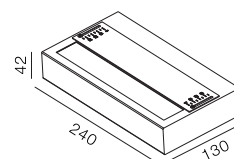

Key Information

Material	Aluminium
Mounting	Wall Surface
Warranty	5 Year

Light Distribution for 2700K

wide 66°

h(m)	E(lx)	o(m)
1	247.0	o1.30
2	61.76	o2.60
3	27.45	o3.89
4	15.44	o5.19
5	9.882	o6.49

Gear

This product is supplied with Built-in Driver.

Accessories

Add-on opal diffuser