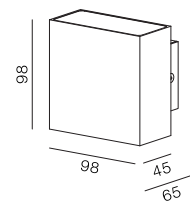

Wall Square 100

 IP65

 Class I

 Wall Surface

 RG1 | Blue light

 Altamente riciclabile
Highly recyclable

 FSC
Package

5.6Watt Up&Down Wall Light for Indoor&Outdoor

Code	System Power	LED Power	Lumens(at 3000K)	CRI	Lifetime (Ta 25°C)
WL3328	7W	180mA 31V	300lm	>90	50.000h L90B10

Finish	LED CCT	Beam	Key Information	
101 Textured White	 2700K	 Flood	Material	Aluminium
102 Textured Black	 3000K		Mounting	Wall Surface
	 4000K		Warranty	5 Year
	 D2W			