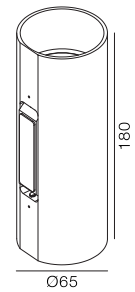

Wall Cylinder 180

-  IP65
-  Class I
-  Wall Surface
-  RG1 | Blue light
-  Altamente riciclabile
Highly recyclable
-  FSC
Package

9.4Watt Up&Down Wall Light for Indoor&Outdoor

Code	System Power	LED Power	Lumens(at 3000K)	CRI	Lifetime (Ta 25°C)
WL3347	11.8W	260mA 36V	585lm	93/97	50.000h L90B10

Light Distribution for 3000K

wide 127°

h(m)	E(lx)	o(m)
1	18.99	o3.99
2	4.747	o7.98
3	2.110	o11.97
4	1.187	o15.96
5	0.759	o19.96

Gear
This product is supplied with Built-in Driver.