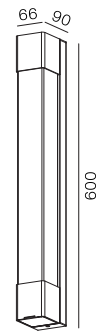

Mirror Spa 600

IP44

Class I

Wall Surface

RG1 | Blue light

Altamente riciclabile
Highly recyclable

FSC
Package

8.4Watt Linear Mirror Light with 230V 10A Socket

Code	System Power	LED Power	Lumens(at 3000K)	CRI	Lifetime (Ta 25°C)
SD3102	10.5W	350mA 24V	700lm	>90	50.000h L90B10

Finish LED CCT

101	Textured White	2700K
102	Textured Black	3000K
		4000K

Key Information

Material	Aluminum,PC
Mounting	Wall Surface
Warranty	5 Year

Light Distribution for 3000K

wide 98,5°

h(m)	E(lx)	o(m)
1	152.0	ø2.32
2	37.99	ø4.64
3	16.89	ø6.96
4	9.492	ø9.29
5	6.079	ø11.61

Gear

This product is supplied with Built-in phase dim or DALI driver.