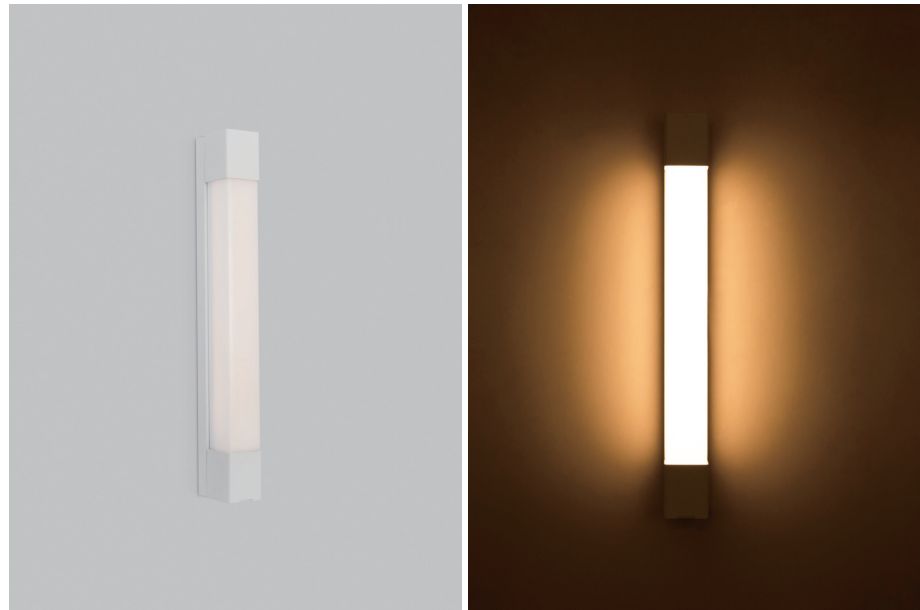

Mirror Spa 600

IP44

Class I

Wall Surface

RG1 | Blue light

Altamente riciclabile
Highly recyclable

FSC
Package

8.4Watt Linear Mirror Light with 230V 10A Socket

Code	System Power	LED Power	Lumens(at 3000K)	CRI	Lifetime (Ta 25°C)
SD3102	10.5W	350mA 24V	700lm	>90	50.000h L90B10

Finish LED CCT

101	Textured White	2700K
102	Textured Black	3000K
		4000K

Key Information

Material	Aluminum,PC
Mounting	Wall Surface
Warranty	5 Year

Light Distribution for 3000K

wide 98,5°

h(m)	E(lx)	o(m)
1	152.0	ø2.32
2	37.99	ø4.64
3	16.89	ø6.96
4	9.492	ø9.29
5	6.079	ø11.61

Gear

This product is supplied with Built-in phase dim or DALI driver.