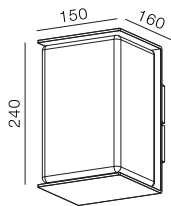

Deco Nansen 240

-  IP65
-  Class I
-  Wall Surface
-  RG1 | Blue light
-  Altamente riciclabile
Highly recyclable
-  FSC
Package

9Watt Diffused Glass Wall Light

Code	Base	System Power	Max Power	CRI	Lifetime (Ta 25°C)
WL3037	E27	Lamp Depend	LED 6W	Lamp Depend	Lamp Depend

Finish	LED CCT	Beam	Key Information
101 Textured White	 2700K	 Flood	Material Aluminum, Glass
102 Textured Black	 3000K		Mounting Wall Surface
	 4000K		Warranty 5 Year

Sketch

Gear
This product is supplied with E27 base.