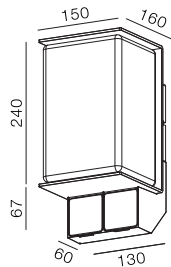

Sketch

Gear

This product is supplied with E27 base, and twin 230V 10A sockets.