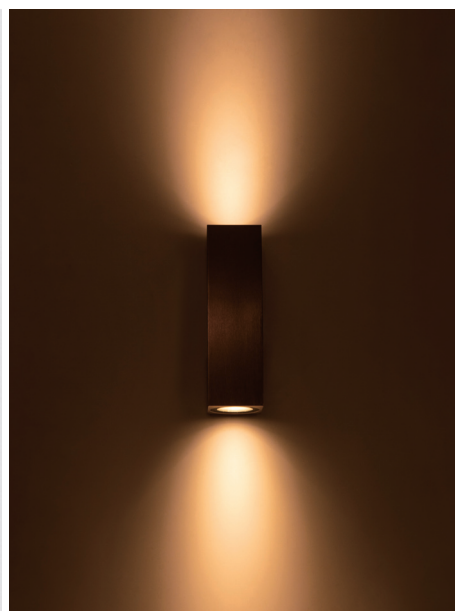

Wall Square 200

-  IP21/IP65
-  Class I
-  Wall Surface
-  RG1 | Blue light
-  Altamente riciclabile
Highly recyclable
-  FSC
Package

9Watt Up&Down Wall Light for Indoor&Outdoor

Code	System Power	LED Power	Lumens(at 3000K)	CRI	Lifetime (Ta 25°C)
WL3066	11W	250mA 36V	585lm	>90	50.000h L90B10

Finish	LED CCT	Beam	Key Information	
101 Textured White	 2700K	 15°	Material	Aluminium
102 Textured Black	 3000K	 24°	Mounting	Wall Surface
	 4000K	 36°	Warranty	5 Year

Gear

This product is supplied with Built-in Driver.