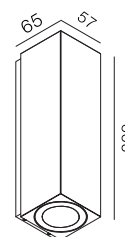

Wall Square 200

-  IP21/IP65
-  Class I
-  Wall Surface
-  RG1 | Blue light
-  Altamente riciclabile
Highly recyclable
-  FSC
Package

9Watt Up&Down Wall Light for Indoor&Outdoor

Code	System Power	LED Power	Lumens(at 3000K)	CRI	Lifetime (Ta 25°C)
WL3066	11W	250mA 36V	585lm	>90	50.000h L90B10

Finish	LED CCT	Beam	Key Information	
101 Textured White	 2700K	 15°	Material	Aluminium
102 Textured Black	 3000K	 24°	Mounting	Wall Surface
	 4000K	 36°	Warranty	5 Year

Gear

This product is supplied with Built-in Driver.