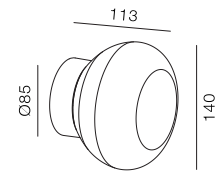

Deco Wall Ball 140

IP21/44

Class I

Wall Surface

RG1 | Blue light

Altamente riciclabile
Highly recyclable

FSC
Package

6.3Watt Glass Wall Light

Code	System Power	LED Power	Lumens(at 3000K)	CRI	Lifetime (Ta 25°C)
WL3070	7.9W	350mA 18V	480lm	>90	50.000h L90B10

Finish	LED CCT	Beam	Key Information	
Powder Coat Plate	 2700K	 flood	Material	Aluminum, Glass
	 3000K		Mounting	Wall Surface
	 4000K		Warranty	5 Year