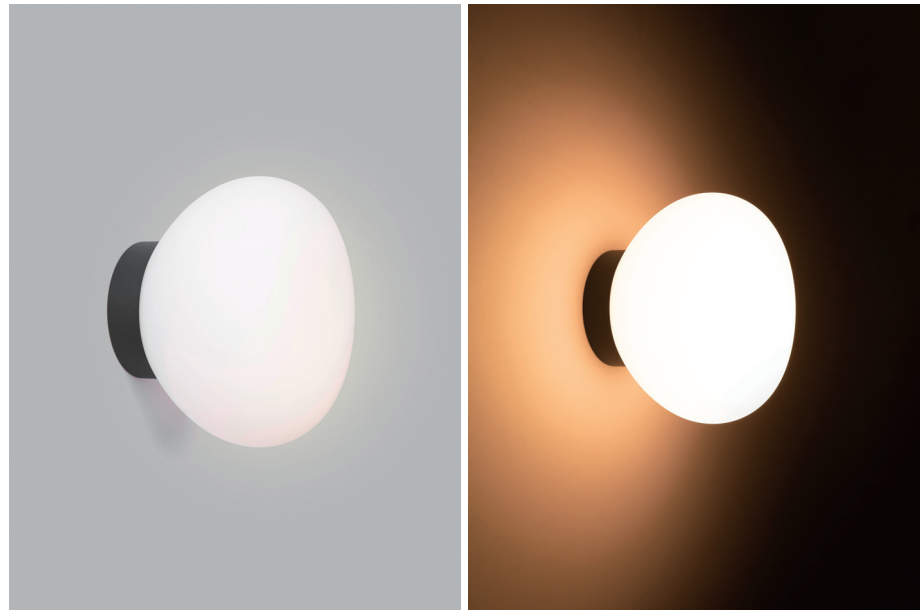

Deco Wall Ball 140

IP21/44

Class I

Wall Surface

RG1 | Blue light

Altamente riciclabile
Highly recyclable

FSC
Package

6.3Watt Glass Wall Light

Code	System Power	LED Power	Lumens(at 3000K)	CRI	Lifetime (Ta 25°C)
WL3070	7.9W	350mA 18V	480lm	>90	50.000h L90B10

Finish	LED CCT	Beam	Key Information	
Powder Coat Plate	 2700K	 flood	Material	Aluminum, Glass
	 3000K		Mounting	Wall Surface
	 4000K		Warranty	5 Year