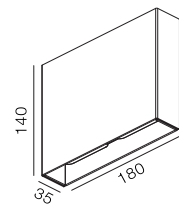

Wall Compact 140

-  IP44
-  Class I
-  Wall Surface
-  RG1 | Blue light
-  Altamente riciclabile
Highly recyclable
-  FSC
Package

12Watt Up&Down Wall light

Code	System Power	LED Power	Lumens(at 3000K)	CRI	Lifetime (Ta 25°C)
WL3105	15W	500mA 24V	450lm	>90	50.000h L90B10

Finish	LED CCT	Beam	Key Information	
Powder Coat	 2700K	 20x40°	Material	Aluminium
Anodize	 3000K		Mounting	Wall Surface
Solid Material	 4000K		Warranty	5 Year

Gear

This product is supplied with Built-in on/off or phase dim driver.