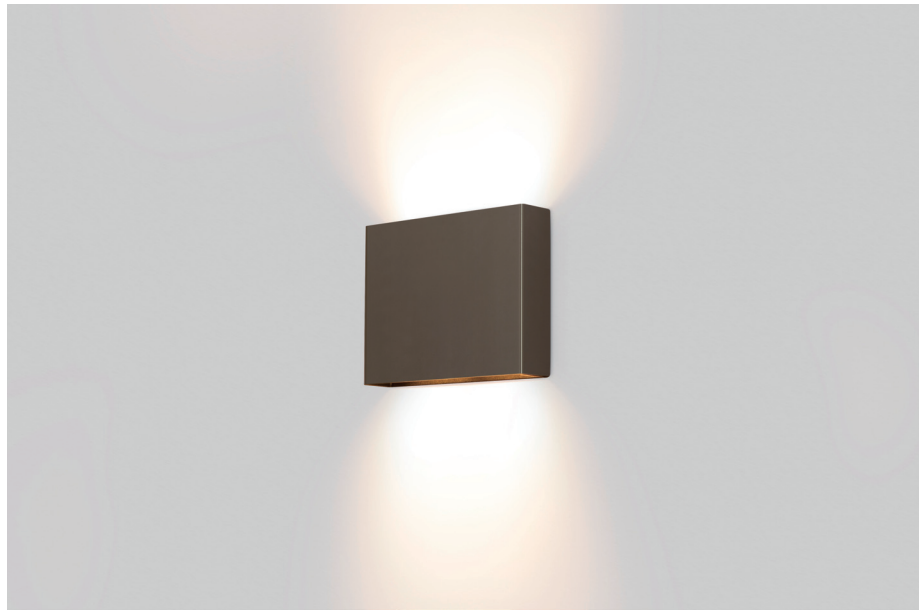

Wall Compact 140

-  IP44
-  Class I
-  Wall Surface
-  RG1 | Blue light
-  Altamente riciclabile
Highly recyclable
-  FSC
Package

12Watt Up&Down Wall light

Code	System Power	LED Power	Lumens(at 3000K)	CRI	Lifetime (Ta 25°C)
WL3105	15W	500mA 24V	450lm	>90	50.000h L90B10

Finish	LED CCT	Beam	Key Information	
Powder Coat	 2700K	 20x40°	Material	Aluminium
Anodize	 3000K		Mounting	Wall Surface
Solid Material	 4000K		Warranty	5 Year

Gear

This product is supplied with Built-in on/off or phase dim driver.