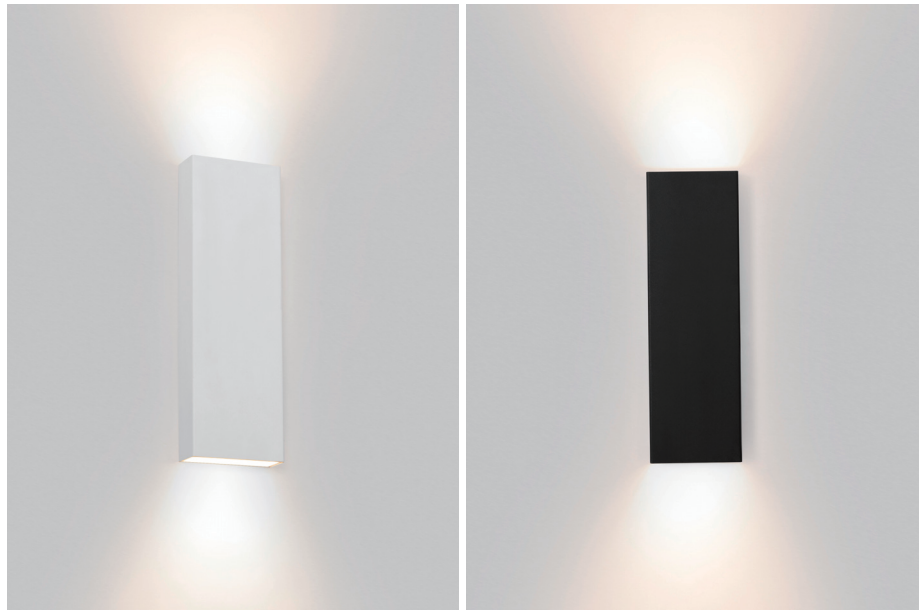

Wall Compact 300

-  IP44
-  Class I
-  Wall Surface
-  RG1 | Blue light
-  Altamente riciclabile
Highly recyclable
-  FSC
Package

8.4Watt Up&Down Wall light

Code	System Power	LED Power	Lumens(at 3000K)	CRI	Lifetime (Ta 25°C)
WL3107	10.5W	350mA 24V	450lm	>90	50.000h L90B10

Finish	LED CCT	Beam	Key Information	
Powder Coat	 2700K	 20x40°	Material	Aluminium
Anodize	 3000K		Mounting	Wall Surface
Solid Material	 4000K		Warranty	5 Year

Gear

This product is supplied with Built-in on/off or phase dim driver.