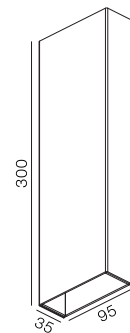

Wall Compact 300

-  IP44
-  Class I
-  Wall Surface
-  RG1 | Blue light
-  Altamente riciclabile
Highly recyclable
-  FSC
Package

8.4Watt Up&Down Wall light

Code	System Power	LED Power	Lumens(at 3000K)	CRI	Lifetime (Ta 25°C)
WL3107	10.5W	350mA 24V	450lm	>90	50.000h L90B10

Finish	LED CCT	Beam	Key Information	
Powder Coat	 2700K	 20x40°	Material	Aluminium
Anodize	 3000K		Mounting	Wall Surface
Solid Material	 4000K		Warranty	5 Year

Gear

This product is supplied with Built-in on/off or phase dim driver.