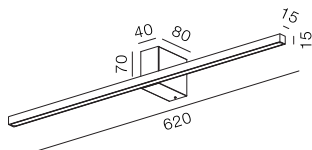

Mirror Linear 620

-  IP44
-  Class I
-  Wall Surface
-  RG1 | Blue light
-  Altamente riciclabile
Highly recyclable
-  FSC
Package

18Watt Linear Mirror Light

Code	System Power	LED Power	Lumens(at 3000K)	CRI	Lifetime (Ta 25°C)
WL3138	21.1W	500mA 36V	1300lm	>90	50.000h L90B10

Finish	LED CCT
Powder Coat	 2700K
Anodize	 3000K
	 4000K

Key Information	
Material	Aluminium
Mounting	Wall Surface
Warranty	5 Year

Sketch

Gear

This product is supplied with Built-in phase dim driver.