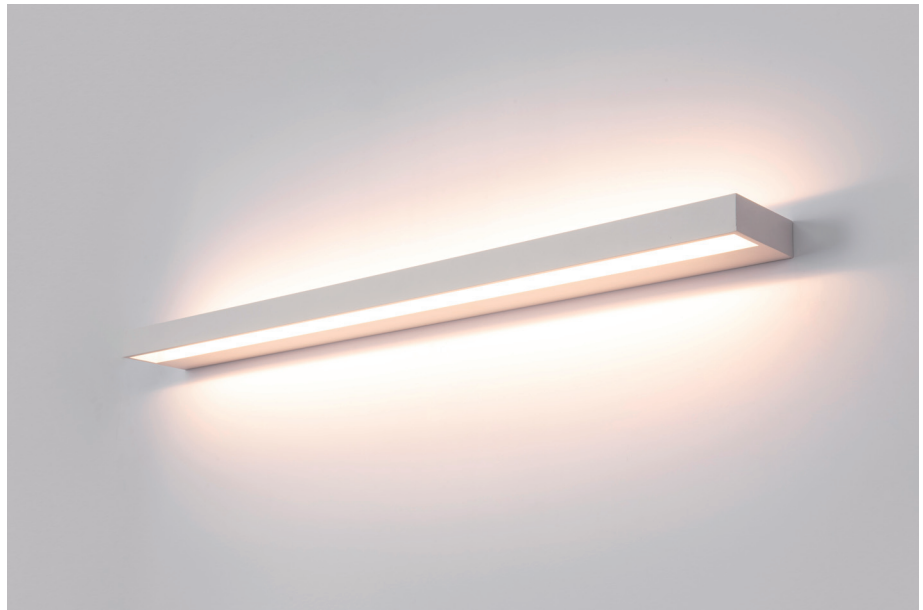

Wall Compact 900

-  IP44
-  Class I
-  Wall Surface
-  RG1 | Blue light
-  Altamente riciclabile
Highly recyclable
-  FSC
Package

28.8W Linear Mirror Light

Code	System Power	LED Power	Lumens(at 3000K)	CRI	Lifetime (Ta 25°C)
WL3139	33.8W	800mA 36V	2144lm	>90	50.000h L90B10

Finish	LED CCT
Powder Coat Anodize	 2700K
	 3000K
	 4000K

Key Information	
Material	Aluminium
Mounting	Wall Surface
Warranty	5 Year

Gear

This product is supplied with Built-in phase dim driver.