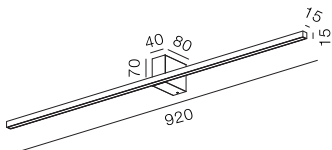

Sketch

Gear

This product is supplied with Built-in phase dim driver.