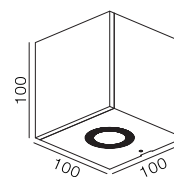

Wall Cube 100

-  IP44
-  Class I
-  Wall Surface
-  RG1 | Blue light
-  Altamente riciclabile
Highly recyclable
-  FSC
Package

6.5Watt Down Shine Wall Light for Outdoor

Code	System Power	LED Power	Lumens(at 3000K)	CRI	Lifetime (Ta 25°C)
WL3155	8.2W	180mA 36V	324lm	>90	50.000h L90B10

Finish	LED CCT	Beam	Key Information	
101 Textured White	 2700K	 40°	Material	Aluminium
102 Textured Black	 3000K		Mounting	Wall Surface
	 4000K		Warranty	5 Year

Gear

This product is supplied with on/off or phase-cut dimming driver.