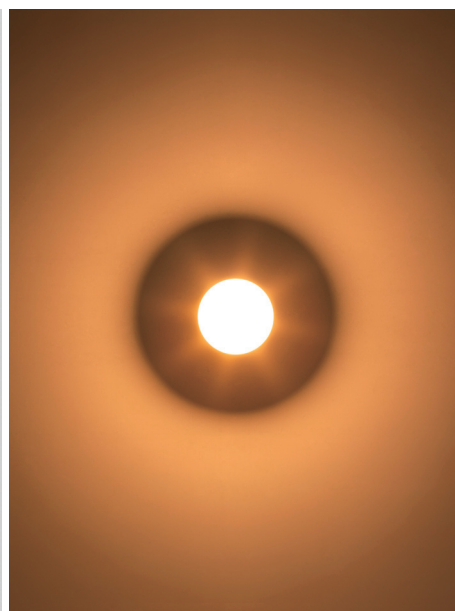

# Deco Wall Ball 50

IP21

Class I

Wall Surface

RG1 | Blue light

Altamente riciclabile  
Highly recyclable

FSC  
Package

## 3.6Watt Decorative Wall Light

Code	System Power	LED Power	Lumens(at 3000K)	CRI	Lifetime (Ta 25°C)
WLS156	4.5W	200mA 18V	265lm	>90	50.000h L90B10

Finish	LED CCT
Powder Coat	<span style="color: orange;">■</span> 2700K
Plate	<span style="color: orange;">■</span> 3000K
	<span style="color: orange;">■</span> 4000K

Key Information	
Material	Aluminum, PMMA
Mounting	Wall Surface
Warranty	5 Year

**Light Distribution for 1800-3000K**

wide 151°

h(m)	E(lx)	o(m)
1	114.7	o7.82
2	28.66	o15.65
3	12.74	o23.47
4	7.166	o31.30
5	4.586	o39.13