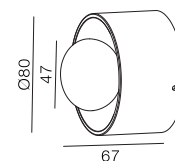

# Deco Wall Ball 50

IP21

Class I

Wall Surface

RG1 | Blue light

Altamente riciclabile  
Highly recyclable

FSC  
Package

Key Information	
Material	Aluminum, PMMA
Mounting	Wall Surface
Warranty	5 Year

**Light Distribution for 1800-3000K**

wide 151°

h(m)	E(lx)	o(m)
1	114.7	o7.82
2	28.66	o15.65
3	12.74	o23.47
4	7.166	o31.30
5	4.586	o39.13