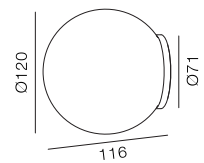

Gear

This product is supplied with driver on-board.