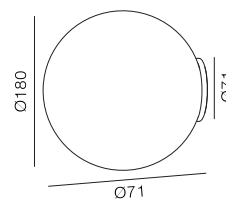

Deco Ori 180

-  IP21/IP44
-  Class I
-  Ceiling/Wall Surface
-  RG1 | Blue light
-  Altamente riciclabile
Highly recyclable
-  FSC
Package

6Watt Glass Glass Ball for Ceiling or Wall with Shallow Canopy

Code	System Power	LED Power	Lumens(at 3000K)	CRI	Lifetime (Ta 25°C)
WL3190	6W	230V	400lm	>90	50.000h L90B10

Finish	LED CCT
Powder Coat Plate	 2700K
	 3000K
	 4000K

Key Information	
Material	Aluminum, Glass
Mounting	Ceiling/Wall Surface
Warranty	5 Year

Gear

This product is supplied with driver on-board.