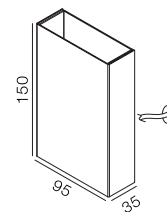

Wall Compact 150

-  IP44
-  Class I
-  Wall Surface
-  RG1 | Blue light
-  Altamente riciclabile
Highly recyclable
-  FSC
Package

4.3Watt Upshine Wall light

Code	System Power	LED Power	Lumens(at 3000K)	CRI	Lifetime (Ta 25°C)
WL3194	5.4W	180mA 24V	250lm	>90	50.000h L90B10

Finish	LED CCT	Beam
Powder Coat	 2700K	 20°x40°
Anodize	 3000K	
Solid Material	 4000K	

Key Information	
Material	Aluminium
Mounting	Wall Surface
Warranty	5 Year

Light Distribution for 3000K

wide 32.2°

h(m)	E(lx)	o(m)
1	426.5	o0.58
2	106.6	o1.15
3	47.39	o1.73
4	26.65	o2.31
5	17.06	o2.89