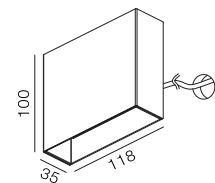

# Wall Slim Upshine 100

IP44

Class I

Wall Surface

RG1 | Blue light

Altamente riciclabile  
Highly recyclable

FSC  
Package

### Light Distribution for 3000K

wide 79.8°

h(m)	E(lx)	o(m)
1	1.847	o1.67
2	0.462	o3.35
3	0.205	o5.02
4	0.115	o6.69
5	0.073	o8.37