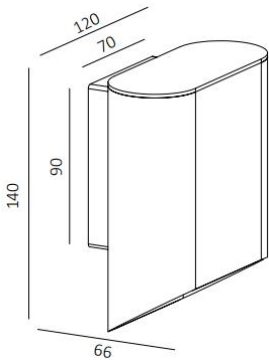

**WL3244**

**5W Down Led Wall Lighting**

**Description**

Slim wall light;  
No visible screws;  
IP65;

**Finish**

Black/White/Sliver+Gold

**Material**

Aluminium

**TECHNICAL CHARACTERISTICS**

**Light source**

Light source: Luminus CXM-6  
Output (W): 4.3W (120mA 36V )  
Total power consumption (W): 5W  
Color temperature: 2700K/3000K/4000K  
CRI: ≥90  
Photobiological risk: RG1  
Real Lumen: 181.58  
Qty Leds: 1  
Lm/Real W: 36  
Life Time: 50.000h L90B20  
MacAdam steps: 3  
UGR: 12

**LIGHT DISTRIBUTION for 3000K medium 71°**

h(m)	E(lx)	Ø(m)
1	8.08	Ø0.89
2	2.02	Ø1.79
3	0.89	Ø2.68
4	0.50	Ø3.57
5	0.32	Ø4.47

The photograph may not match the reference exactly. Please read the product description to identify the finish.