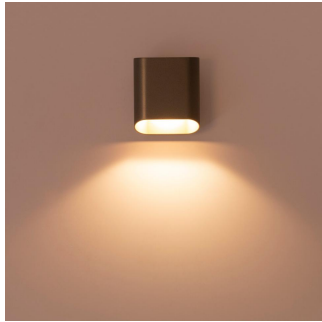

WL3244

5W Down Led Wall Lighting

Description

Slim wall light;
No visible screws;
IP65;

Finish

Black/White/Sliver+Gold

Material

Aluminium

TECHNICAL CHARACTERISTICS

Light source

Light source: Luminus CXM-6
Output (W): 4.3W (120mA 36V)
Total power consumption (W): 5W
Color temperature: 2700K/3000K/4000K
CRI: ≥90
Photobiological risk: RG1
Real Lumen: 181.58
Qty Leds: 1
Lm/Real W: 36
Life Time: 50.000h L90B20
MacAdam steps: 3
UGR: 12

GEAR

This product is supplied with gear.
Eaglerise non dimmable driver CS-12-
120mA SB1 120mA 28-42VDC

Luminaire

Wall light suitable for indoor and outdoor area
crossing: No
Warranty: 5 Years