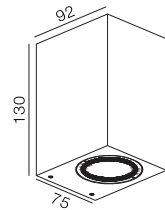

Wall Brick 130

-  IP65
-  Class I
-  Wall Surface
-  RG1 | Blue light
-  Altamente riciclabile
Highly recyclable
-  FSC
Package

6.5Watt Down Shine Wall Light for Outdoor

Code	System Power	LED Power	Lumens(at 3000K)	CRI	Lifetime (Ta 25°C)
WL3265	8.2W	180mA 36V	324lm	>90	50.000h L90B10

Finish	LED CCT	Beam
101 Textured White	 2700K	 24°
102 Textured Black	 3000K	 38°
	 4000K	 60°

Key Information	
Material	Aluminium
Mounting	Wall Surface
Warranty	5 Year

Light Distribution for 3000K

wide 34.5°

h(m)	E(lx)	o(m)
1	1486	o0.62
2	371.5	o1.24
3	165.1	o1.86
4	92.89	o2.48
5	59.45	o3.10

Gear
This product is supplied with gear.