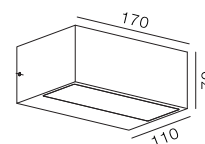

Wall Brick Diffused 200

-  IP65
-  Class I
-  Wall Surface
-  RG1 | Blue light
-  Altamente riciclabile
Highly recyclable
-  FSC
Package

12.6Watt Wall light with CCT and Single/Double Switch for Outdoor

Key Information	
Material	Aluminium
Mounting	Wall Surface
Warranty	5 Year

Light Distribution for 3000K

wide 90°

h(m)	E(lx)	o(m)
1	46.92	o2.00
2	11.73	o4.00
3	5.214	o6.00
4	2.933	o8.00
5	1.877	o10.00

Gear
This product is supplied with Built-in on/off, phase-cut dim or DALI driver.