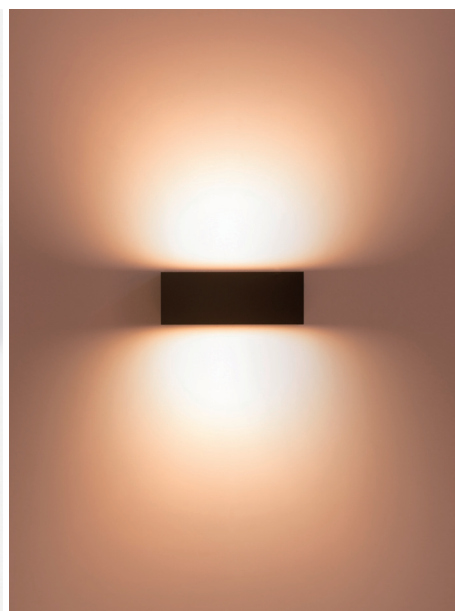

Wall Brick Diffused 200

-  IP65
-  Class I
-  Wall Surface
-  RG1 | Blue light
-  Altamente riciclabile
Highly recyclable
-  FSC
Package

12.6Watt Wall light with CCT and Single/Double Switch for Outdoor

Code	System Power	LED Power	Lumens(at 3000K)	CRI	Lifetime (Ta 25°C)
WL3286	14.8W	350mA 36V	1110lm	>90	50.000h L90B10

Finish	LED CCT	Beam
<input type="checkbox"/> 101 Textured White	<input type="checkbox"/> 2700K	<input type="checkbox"/> Flood
<input type="checkbox"/> 102 Textured Black	<input type="checkbox"/> 3000K	
	<input type="checkbox"/> 4000K	

Key Information	
Material	Aluminium
Mounting	Wall Surface
Warranty	5 Year

Light Distribution for 3000K

wide 90°

h(m)	E(lx)	o(m)
1	46.92	o2.00
2	11.73	o4.00
3	5.214	o6.00
4	2.933	o8.00
5	1.877	o10.00

Gear
This product is supplied with Built-in on/off, phase-cut dim or DALI driver.