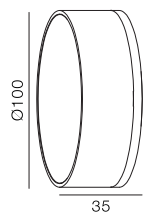

Sketch

Gear

This product is supplied with driver on board.