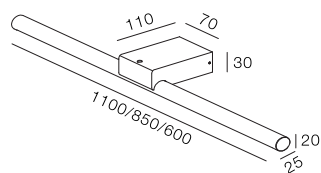

Sketch

Gear

This product is supplied with Built-in phase dim driver.