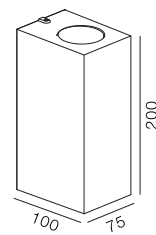

Wall Brick Spot 200

-  IP65
-  Class I
-  Wall Surface
-  RG1 | Blue light
-  Altamente riciclabile
Highly recyclable
-  FSC
Package

9Watt Wall light with CCT and Single/Double Switch for Outdoor

Code	System Power	LED Power	Lumens(at 3000K)	CRI	Lifetime (Ta 25°C)
WL3298	11W	250mA 36V	720lm	>90	50.000h L90B10

Finish	LED CCT	Beam
101 Textured White	 2700K	 24°
102 Textured Black	 3000K	 38°
	 4000K	 60°

Key Information	
Material	Wood+Glass+Aluminium
Mounting	Wall Surface
Warranty	5 Year

Light Distribution for 3000K

wide 90°

h(m)	E(lx)	o(m)
1	15.51	o2.00
2	3.879	o4.00
3	1.724	o6.00
4	0.969	o8.00
5	0.620	o10.00

Gear
This product is supplied with Built-in on/off, phase-cut dim or DALI driver.