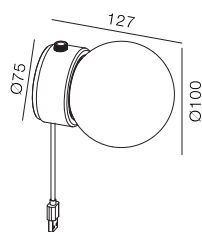

Deco Wall Ball 100

IP21

Class III

Wall Surface

RG1 | Blue light

Altamente riciclabile
Highly recyclable

FSC
Package

5Watt Glass Wall Light with Rotary Dimmer

Code	System Power	LED Power	Lumens(at 3000K)	CRI	Lifetime (Ta 25°C)
WL3300	5W	24V	300lm	>90	50.000h L90B20

Finish	LED CCT	Beam
Liquid Paint	2700K	Flood
Anodize	3000K	
	4000K	
	D2W	
	TW	

Key Information	
Material	Aluminum, Glass
Mounting	Wall Surface
Warranty	5 Year

Sketch

Gear

This product is supplied with remote 5V 2A charger.