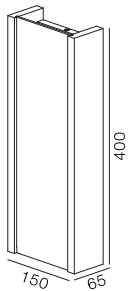

Sketch

Gear
This product is supplied with on/off or phase-cut dimming driver.