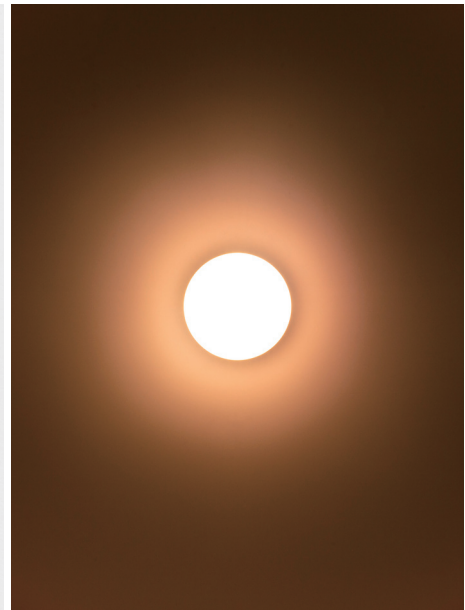

# Deco Diffused 150

 IP21

 Class I

 Wall Surface

 RG1 | Blue light

 Altamente riciclabile  
Highly recyclable

 FSC  
Package

## 14Watt Diffused Wall Light with Rotary Dimmer

Code	System Power	LED Power	Lumens(at 3000K)	CRI	Lifetime (Ta 25°C)
WL3315	14W	24V	840lm	>90	50.000h L90B20

Finish	LED CCT	Beam
Liquid Paint	 2700K	 Flood
Anodize	 3000K	
	 4000K	