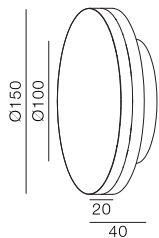

Sketch

Gear

This item is supplied with on/off powder supply.