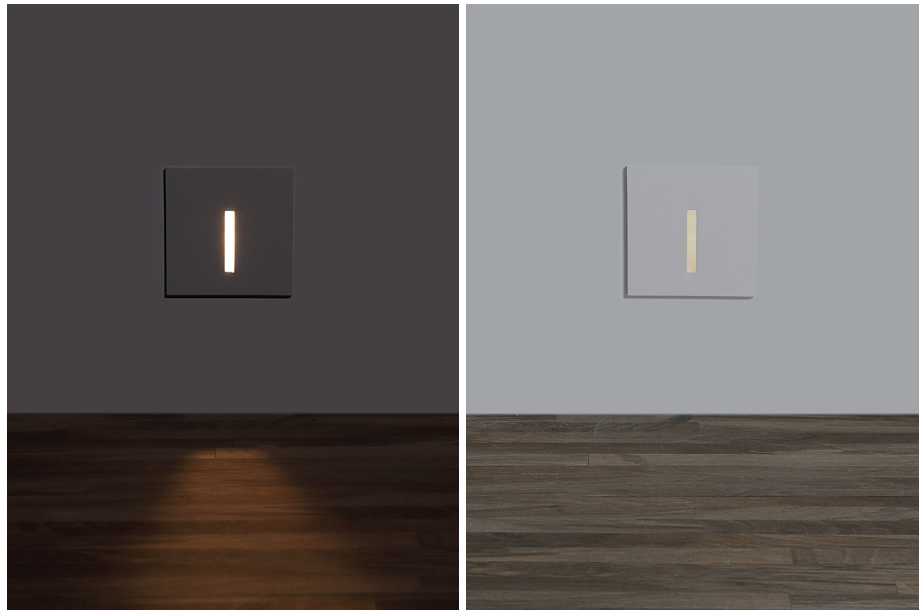

Step Slide 83

-  IP65
-  Class I
-  Wall Recessed
-  RG1 | Blue light
-  65mm
-  Altamente riciclabile
Highly recyclable
-  FSC
Package

1.5Watt Square Recessed Step Light with Interchangeable Bezel

Code	System Power	LED Power	Lumens(at 3000K)	CRI	Lifetime (Ta 25°C)
WL3019	2W	500mA 3V	60lm	>90	50.000h L90B10

Finish	LED CCT	Beam
<input type="checkbox"/> 101 Textured White	 2700K	 narrow
<input type="checkbox"/> 102 Textured Black	 3000K	
	 4000K	

Key Information	
Material	Aluminium
Mounting	Wall Recessed
Warranty	5 Year

Light Distribution for 2700K

wide 48°

h(m)	E(lx)	o(m)
1	25.74	o0.89
2	6.436	o1.78
3	2.860	o2.67
4	1.609	o3.57
5	1.030	o4.46

Gear
This product is supplied with built-in driver.