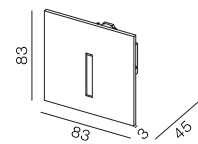

Light Distribution for 2700K

wide 48°

h(m)	E(lx)	o(m)
1	25.74	o0.89
2	6.436	o1.78
3	2.860	o2.67
4	1.609	o3.57
5	1.030	o4.46

Gear
This product is supplied with built-in driver.