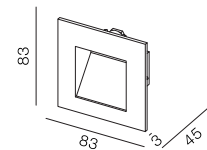

1.5Watt Square Recessed Step Light with Interchangeable Bezel

Code	System Power	LED Power	Lumens(at 3000K)	CRI	Lifetime (Ta 25°C)
WL3019	2W	500mA 3V	110lm	>90	50.000h L90B10

Finish	LED CCT	Beam
<input type="checkbox"/> 101 Textured White	<input type="checkbox"/> 2700K	 wide
<input type="checkbox"/> 102 Textured Black	<input type="checkbox"/> 3000K	
	<input type="checkbox"/> 4000K	

Key Information	
Material	Aluminium
Mounting	Wall Recessed
Warranty	5 Year

Light Distribution for 2700K

wide 48°

h(m)	E(lx)	o(m)
1	25.74	ø0.89
2	6.436	ø1.78
3	2.860	ø2.67
4	1.609	ø3.57
5	1.030	ø4.46

Gear
This product is supplied with built-in driver.