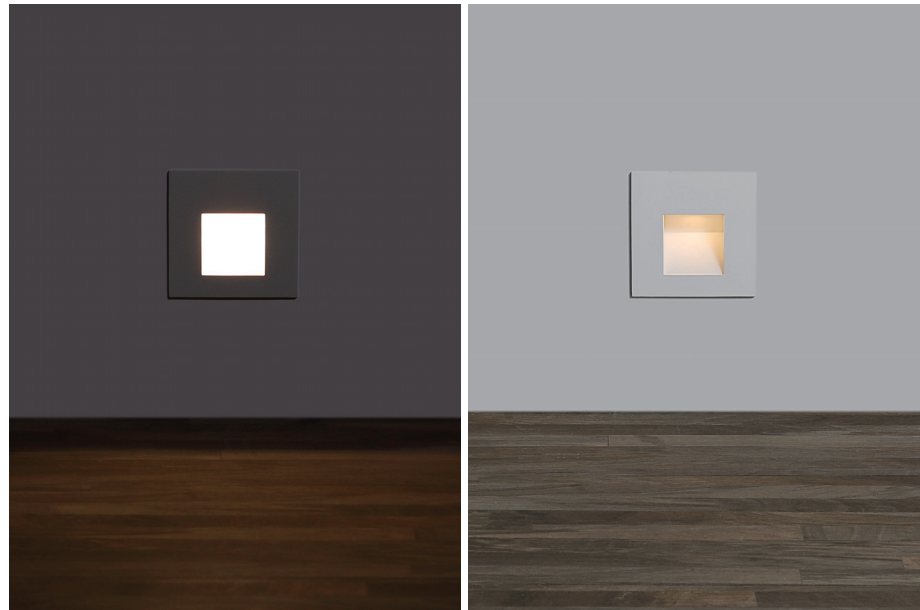

Step Flush 83

 IP65

 Class I

 Wall Recessed

 RG1 | Blue light

 65mm

 Altamente riciclabile
Highly recyclable

 FSC
Package

1.5Watt Square Recessed Step Light with Interchangeable Bezel

Code	System Power	LED Power	Lumens(at 3000K)	CRI	Lifetime (Ta 25°C)
WL3019	2W	500mA 3V	110lm	>90	50.000h L90B10

Finish	LED CCT	Beam
<input type="checkbox"/> 101 Textured White	<input type="checkbox"/> 2700K	 wide
<input type="checkbox"/> 102 Textured Black	<input type="checkbox"/> 3000K	
	<input type="checkbox"/> 4000K	

Key Information	
Material	Aluminium
Mounting	Wall Recessed
Warranty	5 Year

Light Distribution for 2700K

wide 48°

h(m)	E(lx)	o(m)
1	25.74	ø0.89
2	6.436	ø1.78
3	2.860	ø2.67
4	1.609	ø3.57
5	1.030	ø4.46

Gear
This product is supplied with built-in driver.