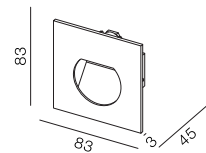

# Step Curve 83

-  IP65
-  Class I
-  Wall Recessed
-  RG1 | Blue light
-  65mm
-  Altamente riciclabile  
Highly recyclable
-  FSC  
Package

## 1.5Watt Square Recessed Step Light with Interchangeable Bezel

Code	System Power	LED Power	Lumens(at 3000K)	CRI	Lifetime (Ta 25°C)
WL3019	2W	500mA 3V	110lm	>90	50.000h L90B10

Finish	LED CCT	Beam
<input type="checkbox"/> 101 Textured White	 2700K	 wide
<input type="checkbox"/> 102 Textured Black	 3000K	
	 4000K	

### Light Distribution for 2700K

wide 48°

h(m)	E(lx)	o(m)
1	25.74	o0.89
2	6.436	o1.78
3	2.860	o2.67
4	1.609	o3.57
5	1.030	o4.46

**Gear**  
This product is supplied with built-in driver.