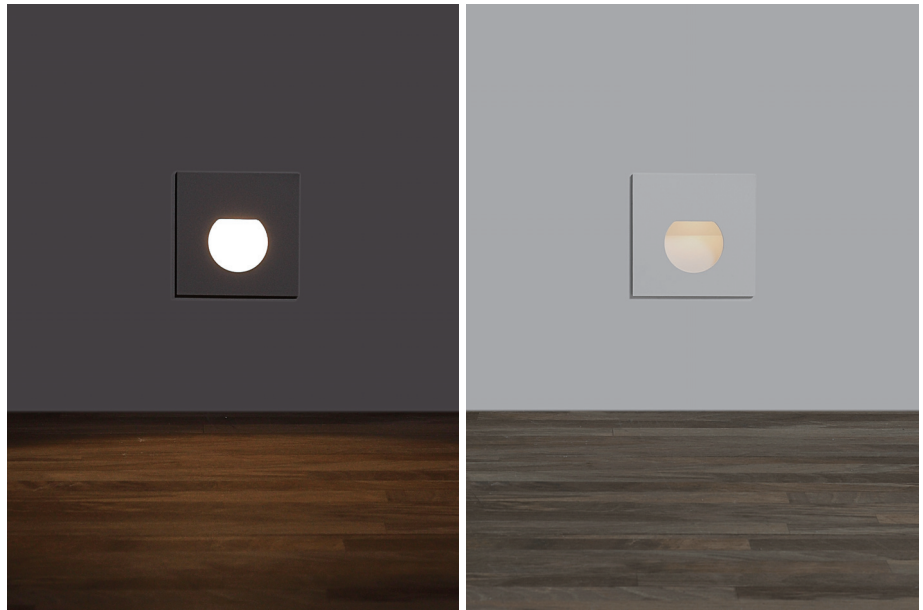

# Step Curve 83

-  IP65
-  Class I
-  Wall Recessed
-  RG1 | Blue light
-  65mm
-  Altamente riciclabile  
Highly recyclable
-  FSC  
Package

## 1.5Watt Square Recessed Step Light with Interchangeable Bezel

Code	System Power	LED Power	Lumens(at 3000K)	CRI	Lifetime (Ta 25°C)
WL3019	2W	500mA 3V	110lm	>90	50.000h L90B10

Finish	LED CCT	Beam
<input type="checkbox"/> 101 Textured White	 2700K	 wide
<input type="checkbox"/> 102 Textured Black	 3000K	
	 4000K	

### Light Distribution for 2700K

wide 48°

h(m)	E(lx)	o(m)
1	25.74	o0.89
2	6.436	o1.78
3	2.860	o2.67
4	1.609	o3.57
5	1.030	o4.46

**Gear**  
This product is supplied with built-in driver.