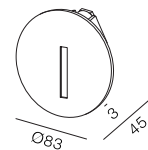

Step Round Slide 83

-  IP65
-  Class I
-  Wall Recessed
-  RG1 | Blue light
-  65mm
-  Altamente riciclabile
Highly recyclable
-  FSC
Package

1.5Watt Round Recessed Step Light with Interchangeable Bezel

Code	System Power	LED Power	Lumens(at 3000K)	CRI	Lifetime (Ta 25°C)
WL3019	2W	500mA 3V	110lm	>90	50.000h L90B10

Finish	LED CCT	Beam
<input type="checkbox"/> 101 Textured White	<input type="checkbox"/> 2700K	<input type="checkbox"/> narrow
<input type="checkbox"/> 102 Textured Black	<input type="checkbox"/> 3000K	
	<input type="checkbox"/> 4000K	

Key Information	
Material	Aluminium
Mounting	Wall Recessed
Warranty	5 Year

Light Distribution for 2700K

wide 48°

h(m)	E(lx)	o(m)
1	25.74	ø0.89
2	6.436	ø1.78
3	2.860	ø2.67
4	1.609	ø3.57
5	1.030	ø4.46

Gear
This product is supplied with built-in driver.