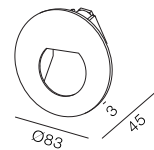

Step Round Curve 83

-  IP65
-  Class I
-  Wall Recessed
-  RG1 | Blue light
-  65mm
-  Altamente riciclabile
Highly recyclable
-  FSC
Package

1.5Watt Round Recessed Step Light with Interchangeable Bezel

Code	System Power	LED Power	Lumens(at 3000K)	CRI	Lifetime (Ta 25°C)
WL3019	2W	500mA 3V	110lm	>90	50.000h L90B10

Finish	LED CCT	Beam
<input type="checkbox"/> 101 Textured White	 2700K	 wide
<input type="checkbox"/> 102 Textured Black	 3000K	
	 4000K	

Key Information	
Material	Aluminium
Mounting	Wall Recessed
Warranty	5 Year

Light Distribution for 2700K

wide 48°

h(m)	E(lx)	o(m)
1	25.74	ø0.89
2	6.436	ø1.78
3	2.860	ø2.67
4	1.609	ø3.57
5	1.030	ø4.46

Gear
This product is supplied with built-in driver.