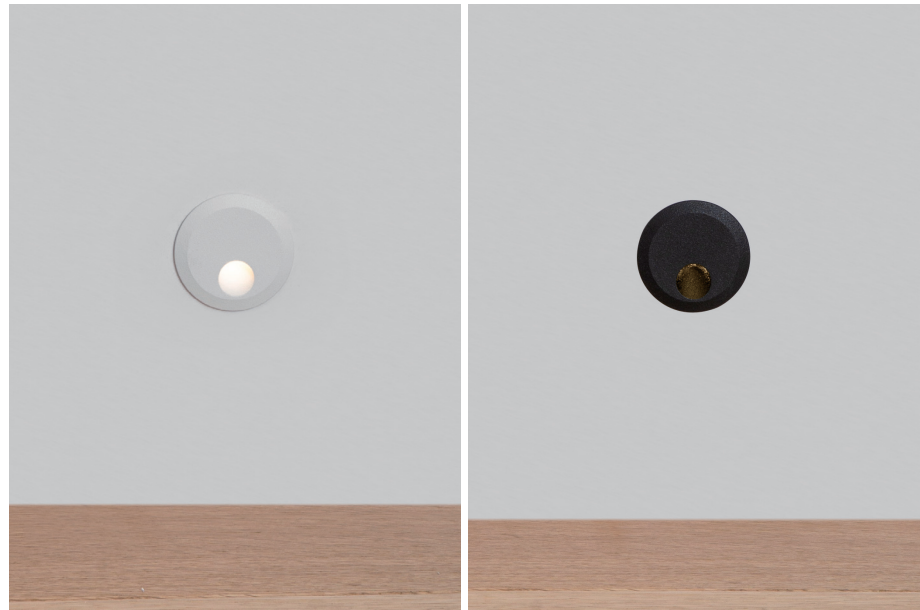

# Marker Pinhole 30

 IP65

 Class III

 Wall Recessed

 RG1 | Blue light

 33-35mm

 Altamente riciclabile  
Highly recyclable

 FSC  
Package

## 2.1Watt Recessed Pinhole Marker

Code	System Power	LED Power	Lumens(at 3000K)	CRI	Lifetime (Ta 25°C)
WL3077	3W	700mA 3V	63lm	>90	50.000h L90B10

Finish	LED CCT	Beam
<input type="checkbox"/> 101 Textured White	<input type="checkbox"/> 2700K	
<input type="checkbox"/> 102 Textured Black	<input type="checkbox"/> 3000K	
	<input type="checkbox"/> 4000K	

### Light Distribution for 3000K

wide 33.8°

h(m)	E(lx)	o(m)
1	13.25	ø0.61
2	3.313	ø1.21
3	1.473	ø1.82
4	0.828	ø2.43
5	0.530	ø3.04

**Gear**  
This product is supplied without gear.