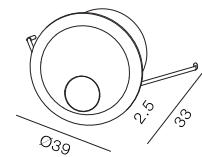

# Marker Pinhole 30

 IP65

 Class III

 Wall Recessed

 RG1 | Blue light

 33-35mm

 Altamente riciclabile  
Highly recyclable

 FSC  
Package

## 2.1Watt Recessed Pinhole Marker

Code	System Power	LED Power	Lumens(at 3000K)	CRI	Lifetime (Ta 25°C)
WL3077	3W	700mA 3V	63lm	>90	50.000h L90B10

Finish	LED CCT	Beam
<input type="checkbox"/> 101 Textured White	<input type="checkbox"/> 2700K	
<input type="checkbox"/> 102 Textured Black	<input type="checkbox"/> 3000K	
	<input type="checkbox"/> 4000K	

### Light Distribution for 3000K

wide 33.8°

h(m)	E(lx)	o(m)
1	13.25	ø0.61
2	3.313	ø1.21
3	1.473	ø1.82
4	0.828	ø2.43
5	0.530	ø3.04

**Gear**  
This product is supplied without gear.