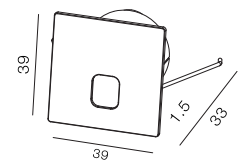

Marker Pinhole Square 30

-  IP65
-  Class III
-  Wall Recessed
-  RG1 | Blue light
-  33-35mm
-  Altamente riciclabile
Highly recyclable
-  FSC
Package

2.1Watt Recessed Square Pinhole Marker

Code	System Power	LED Power	Lumens(at 3000K)	CRI	Lifetime (Ta 25°C)
WL3078	3W	700mA 3V	63lm	>90	50.000h L90B10

Key Information	
Material	Aluminium
Mounting	Wall Recessed
Warranty	5 Year

Light Distribution for 3000K

wide 31.8°

h(m)	E(lx)	o(m)
1	2.192	o0.57
2	0.548	o1.14
3	0.243	o1.71
4	0.137	o2.28
5	0.087	o2.85

Gear
This product is supplied without gear.