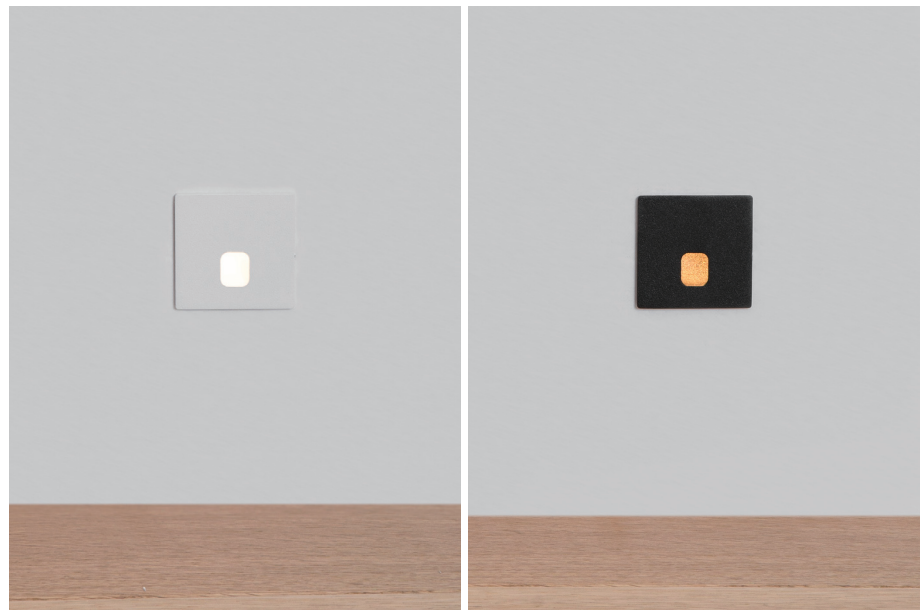

Marker Pinhole Square 30

-  IP65
-  Class III
-  Wall Recessed
-  RG1 | Blue light
-  33-35mm
-  Altamente riciclabile
Highly recyclable
-  FSC
Package

2.1Watt Recessed Square Pinhole Marker

Code	System Power	LED Power	Lumens(at 3000K)	CRI	Lifetime (Ta 25°C)
WL3078	3W	700mA 3V	63lm	>90	50.000h L90B10

Finish	LED CCT	Beam
<input type="checkbox"/> 101 Textured White	<input type="checkbox"/> 2700K	
<input type="checkbox"/> 102 Textured Black	<input type="checkbox"/> 3000K	
	<input type="checkbox"/> 4000K	

Key Information	
Material	Aluminium
Mounting	Wall Recessed
Warranty	5 Year

Light Distribution for 3000K

wide 31.8°

h(m)	E(lx)	o(m)
1	2.192	o0.57
2	0.548	o1.14
3	0.243	o1.71
4	0.137	o2.28
5	0.087	o2.85

Gear
This product is supplied without gear.