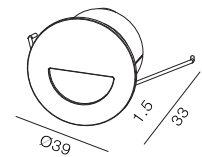

Marker Eyelid 30

-  IP65
-  Class III
-  Wall Recessed
-  RG1 | Blue light
-  33-35mm
-  Altamente riciclabile
Highly recyclable
-  FSC
Package

1Watt Recessed Eyelid Marker

Code	System Power	LED Power	Lumens(at 3000K)	CRI	Lifetime (Ta 25°C)
WL3078	1.4W	350mA 3V	60lm	>90	50.000h L90B10

Light Distribution for 3000K

wide 31.8°

h(m)	E(lx)	o(m)
1	2.192	ø0.57
2	0.548	ø1.14
3	0.243	ø1.71
4	0.137	ø2.28
5	0.087	ø2.85

Gear
This product is supplied without gear.