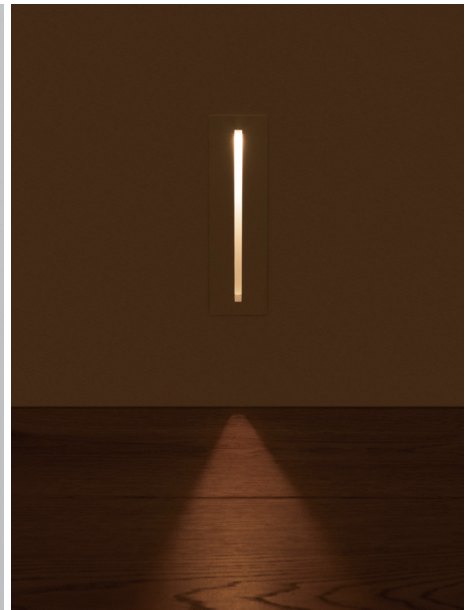

Step Slim Slide 200

-  IP65
-  Class I
-  Wall Recessed
-  RG1 | Blue light
-  40x166mm
-  Altamente riciclabile
Highly recyclable
-  FSC
Package

2Watt Rectangular Step Light for Outdoor

| Code | System Power | LED Power | Lumens(at 3000K) | CRI | Lifetime (Ta 25°C) |
|--------|--------------|-----------|------------------|-----|--------------------|
| WLS109 | 3W | 700mA 3V | 140lm | >90 | 50.000h L90B10 |

| Key Information | |
|-----------------|---------------|
| Material | Aluminium |
| Mounting | Wall Recessed |
| Warranty | 5 Year |

Light Distribution for 3000K

wide 41.7°

| h(m) | E(lx) | o(m) |
|------|-------|-------|
| 1 | 8.825 | ø0.76 |
| 2 | 2.206 | ø1.52 |
| 3 | 0.980 | ø2.29 |
| 4 | 0.551 | ø3.05 |
| 5 | 0.353 | ø3.81 |