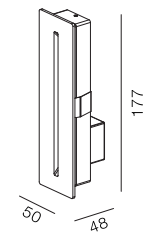

Step Slim Slide 200

-  IP65
-  Class I
-  Wall Recessed
-  RG1 | Blue light
-  40x166mm
-  Altamente riciclabile
Highly recyclable
-  FSC
Package

2Watt Rectangular Step Light for Outdoor

| Code | System Power | LED Power | Lumens(at 3000K) | CRI | Lifetime (Ta 25°C) |
|--------|--------------|-----------|------------------|-----|--------------------|
| WLS109 | 3W | 700mA 3V | 140lm | >90 | 50.000h L90B10 |

| Key Information | |
|-----------------|---------------|
| Material | Aluminium |
| Mounting | Wall Recessed |
| Warranty | 5 Year |

Light Distribution for 3000K

wide 41.7°

| h(m) | E(lx) | o(m) |
|------|-------|-------|
| 1 | 8.825 | ø0.76 |
| 2 | 2.206 | ø1.52 |
| 3 | 0.980 | ø2.29 |
| 4 | 0.551 | ø3.05 |
| 5 | 0.353 | ø3.81 |