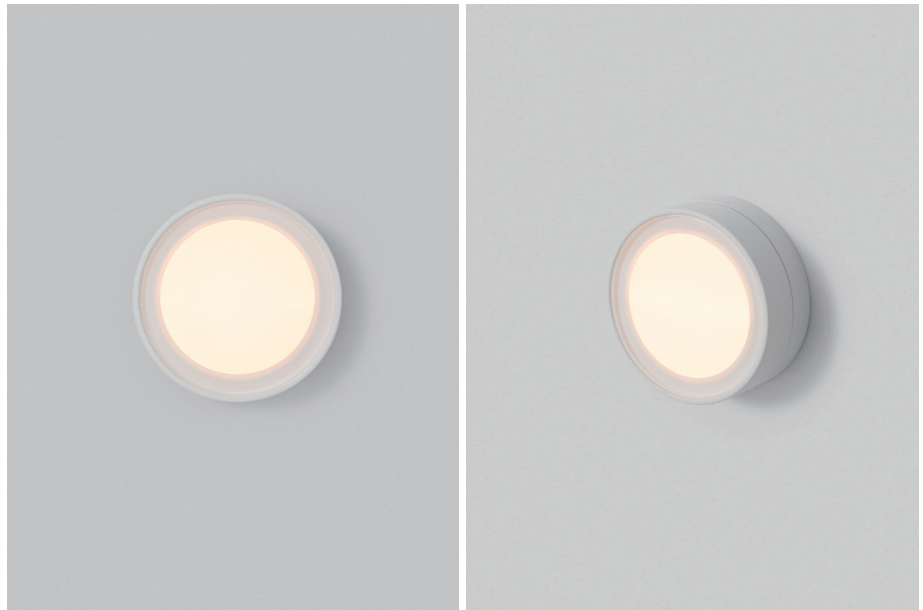

Step Diffused 50

-  IP65
-  Class III
-  Wall Surface
-  RG1 | Blue light
-  Altamente riciclabile
Highly recyclable
-  FSC
Package

2Watt Surface Diffused Step Light

Code	System Power	LED Power	Lumens(at 3000K)	CRI	Lifetime (Ta 25°C)
WL3185	2W	24V	65lm	>90	50.000h L90B10

Finish	LED CCT	Beam
<input type="checkbox"/> 101 Textured White	 2700K	 wide
<input type="checkbox"/> 102 Textured Black	 3000K	
	 4000K	

Key Information	
Material	Aluminium
Mounting	Wall Surface
Warranty	5 Year

Light Distribution for 3000K

wide 111°

h(m)	E(lx)	o(m)
1	16.68	o2.91
2	4.095	o5.83
3	1.820	o8.74
4	1.024	o11.66
5	0.655	o14.57

Gear
This product is supplied without power supply.