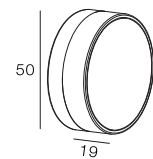

Step Diffused 50

-  IP65
-  Class III
-  Wall Surface
-  RG1 | Blue light
-  Altamente riciclabile
Highly recyclable
-  FSC
Package

2Watt Surface Diffused Step Light

Code	System Power	LED Power	Lumens(at 3000K)	CRI	Lifetime (Ta 25°C)
WL3185	2W	24V	65lm	>90	50.000h L90B10

Finish	LED CCT	Beam
<input type="checkbox"/> 101 Textured White	 2700K	 wide
<input type="checkbox"/> 102 Textured Black	 3000K	
	 4000K	

Key Information	
Material	Aluminium
Mounting	Wall Surface
Warranty	5 Year

Light Distribution for 3000K

wide 111°

h(m)	E(lx)	o(m)
1	16.68	o2.91
2	4.095	o5.83
3	1.820	o8.74
4	1.024	o11.66
5	0.655	o14.57

Gear
This product is supplied without power supply.